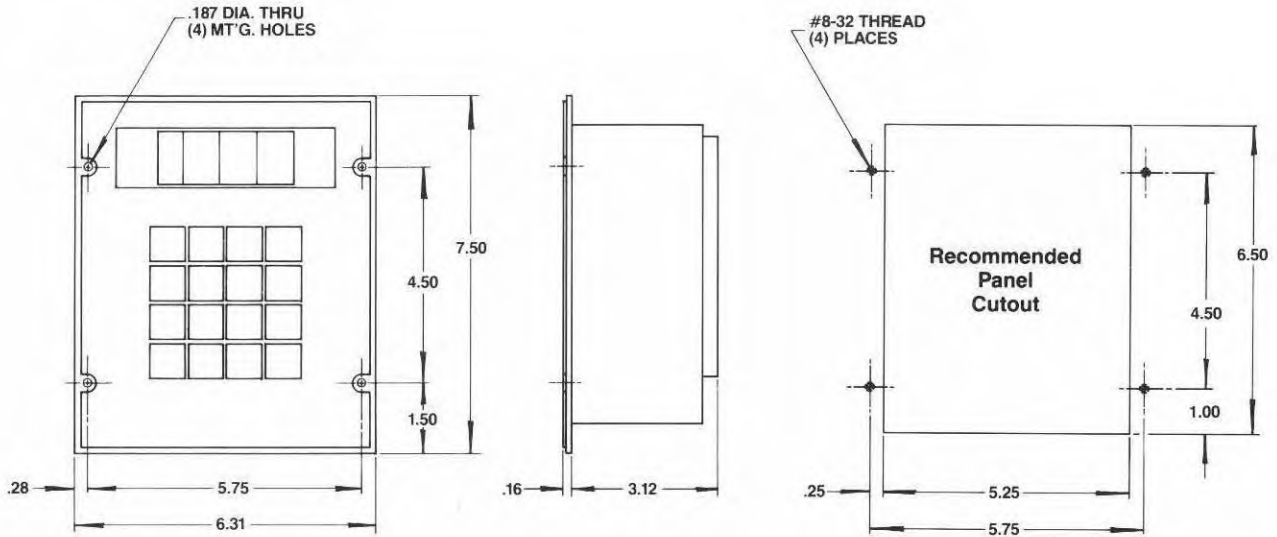

Micro-Set Programmable Limit Switch

MICRO-SET PROGRAMMER DIMENSIONS

Standard Flange-Mounted Case

EXPANSION MODULE DIMENSIONS